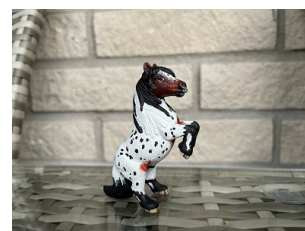

Domare: TM

4	+	4	+	2.5	+	2.5	=	13 p
3.5	+	3	+	2	+	2	=	10.5 p
3.5	+	3	+	2	+	1.5	=	10 p
3.5	+	3	+	2	+	1.5	=	10 p

Klass: 1.4.2) Shetlandponny (3)

1) Flyfot af Morkullen (ALM) Breyer SM G2 Shetland rr A-L Mell/ Shetlandponny/ H
2) Thomas af Morkullen (ALM) Safari Toobs ponny rr Anne-Li Mell/ Shetlandponny/ H
3) Briar af Morkullen (ALM) CollectA Shetland rr A-L Mell

Domare: CM

5	+	4	+	3	+	2.5	=	14.5 p
5	+	4	+	2	+	3	=	14 p
5	+	3	+	2	+	1.5	=	11.5 p

Klass: 1.4.3) Welshponny (Alla kategorier) (3)

1) Valiant (KP) Breyer Bouncer CM K Persson/ Welshponny (sec B) / H
2) Bosse (ST) Schleich Fellponny hingst rr S Turesson (2021)/ Welsh Cob (sec D)/ H
3) Joker (CM) Breyer G3 Friesian

Domare: UO

5	+	5	+	3	+	3	=	16 p
4	+	4	+	3	+	2	=	13 p
1	+	3	+	2	+	1	=	7 p

Klass: 1.4.4) Övriga UK Ponnyraser (4)

1) Gemini (ST) Breyer Croi Pb S Turesson/ Connemara/ S
2) Little Dipper (KP) Schleich Miniature shetland pony pb K Persson/ British Spotted Pony/ H
3) Cascade's Gummer (ALM) CollectA Dartmoor Stallion pb A-L Mell
4) PK Amy Pond (ALM) CollectA Dartmoor Mare pb A-L Mell

Domare: TM

4	+	4.5	+	2.5	+	2.5	=	13.5 p
5	+	4	+	2	+	2.5	=	13.5 p
5	+	4.5	+	2	+	2	=	13.5 p
4.5	+	4	+	1.5	+	1.5	=	11.5 p

Klass: 1.4.5) Övriga Ponnyraser (3)

1) Battle Cat of Décorima (TW) Br. SM M1 Connemara Mare/Croi CM T Wolmer/ Knabstrup (Ponny)/ S
2) Moonlight Shadow (TM) B Eberl, RC Primula cm ?/pb D Brown/ Ridponny (Svensk)/ S
3) Artic Arq dall (TW) Breyer SM Club SR - Phineas OF (2022)

Domare: KP

4	+	4	+	3	+	3	=	14 p
4.5	+	4.5	+	3	+	2	=	14 p
2.5	+	3	+	3	+	2	=	10.5 p

Champion: Battle Cat of Décorima

Champion Reserv: Moonlight Shadow

Champion MicroMini: -

Champion OF: Joker

Champion Bendable: Little Dipper