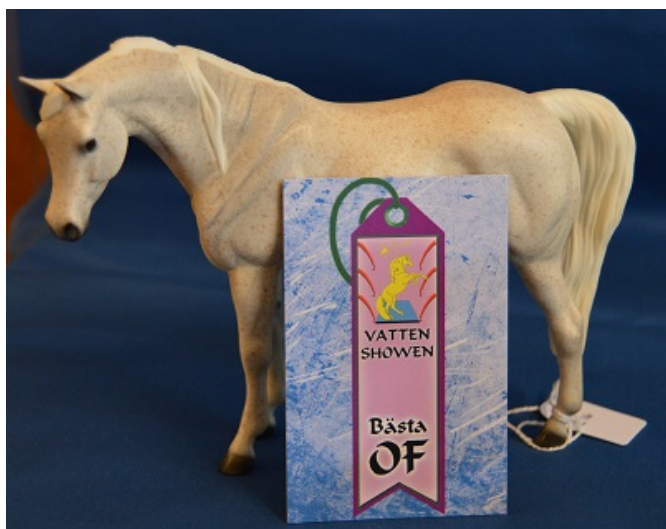

Domare: TW

5	+	4.5	+	2	+	2	=	13.5 p
5	+	5	+	2	+	1.5	=	13.5 p
5	+	5	+	2	+	1.5	=	13.5 p
5	+	5	+	2.5	+	1	=	13.5 p
4	+	4.5	+	2	+	1	=	11.5 p

- | | |
|------------------------------|----------------|
| <u>Champion Arab Hingst:</u> | Malik |
| Champion Arab Hingst Reserv: | SAN Sayad |
| <u>Champion Arab Sto:</u> | Aziza |
| Champion Arab Sto Reserv: | Shahnaz |
| Champion Arab: | Aziza |
| Champion Arab Reserv: | Malik |
| Champion Arab MicroMini: | Kamikon |
| Champion Arab OF: | B Nar as-samum |
| Champion Arab Bendable: | Malik |